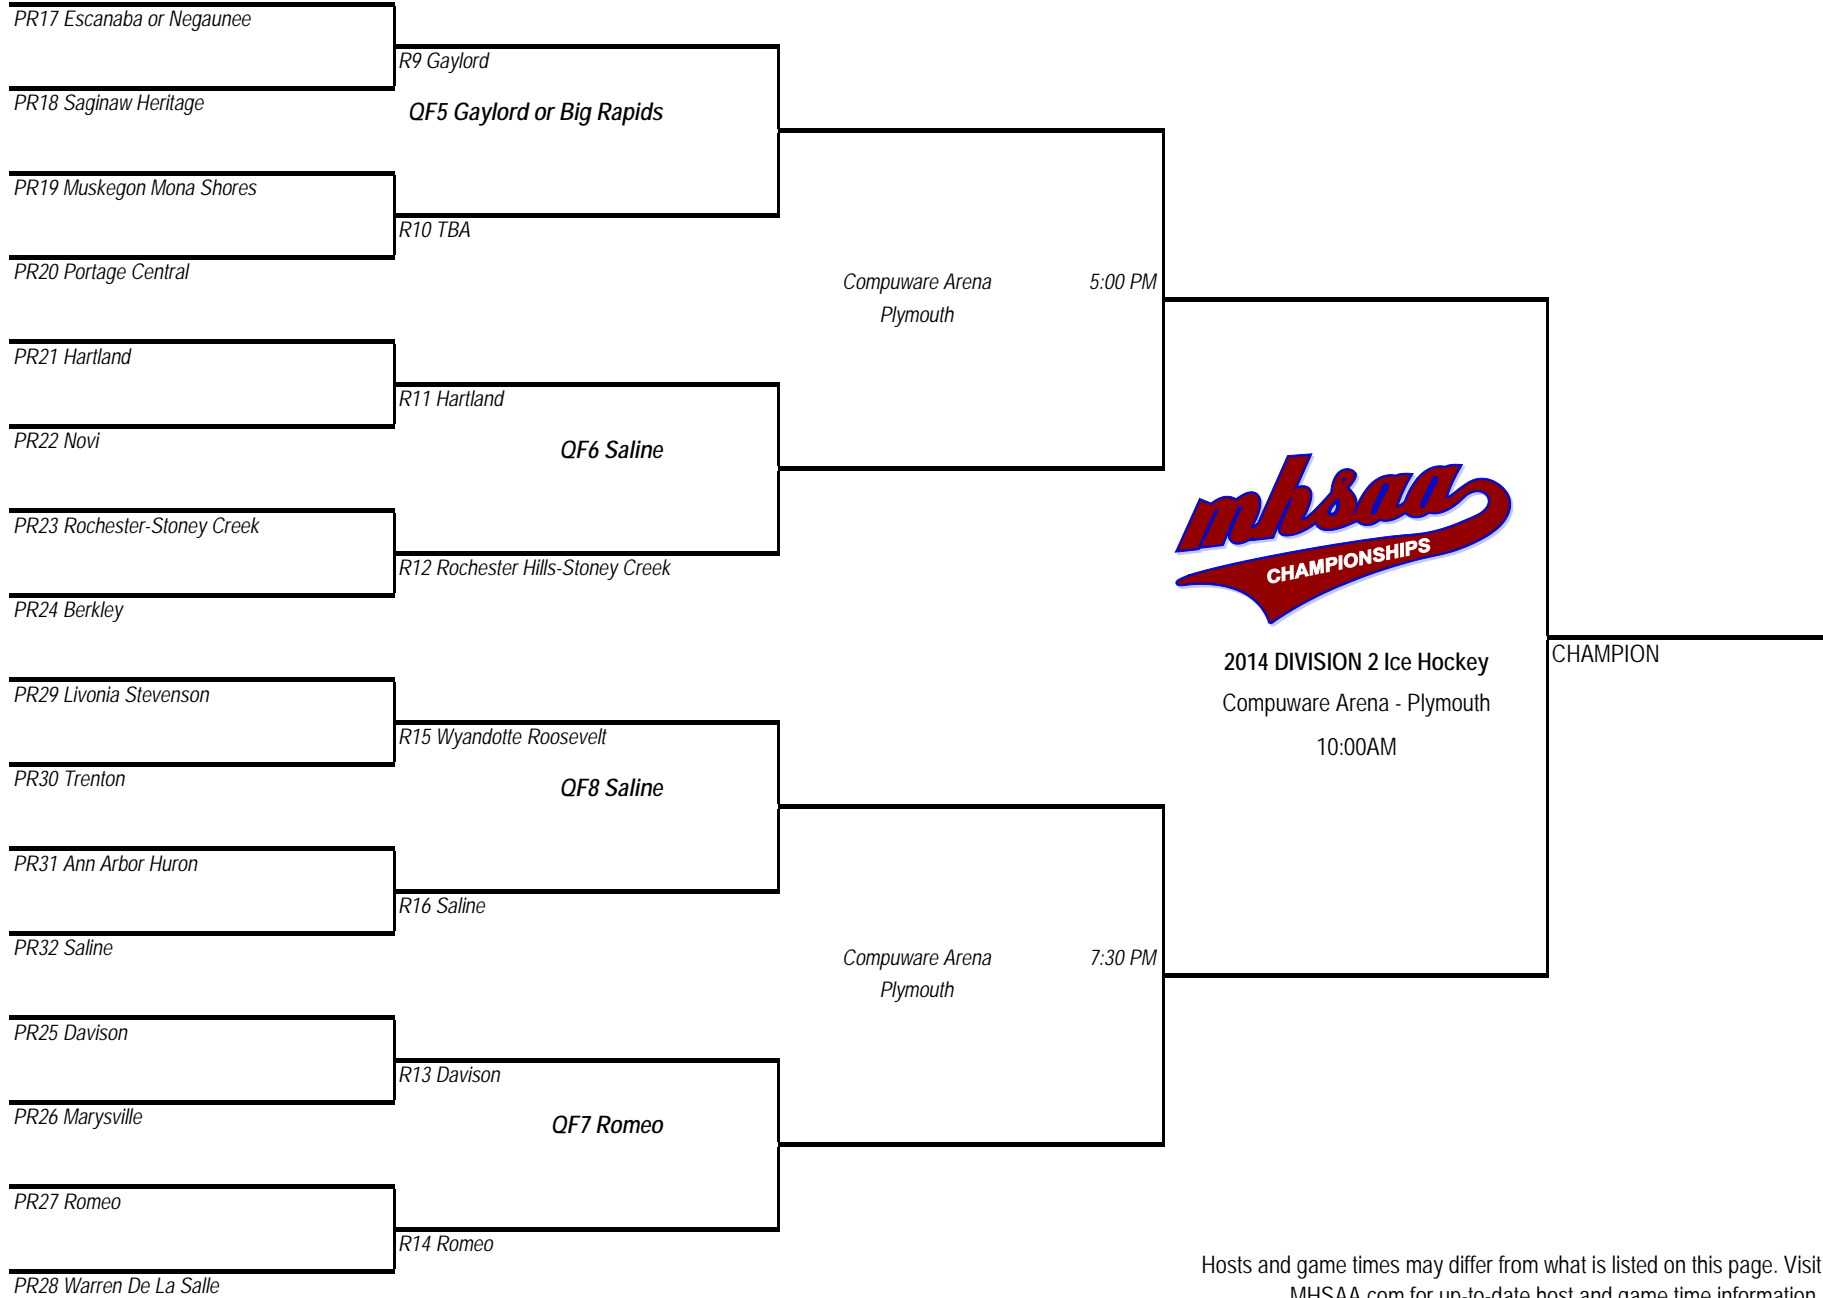

REGIONAL FINAL
Feb. 28 - March 1, 2014

QUARTERFINAL
March 4, 2014

SEMIFINAL
March 6, 2014

MHSAA FINAL
March 8, 2014

CHAMPION

2014 DIVISION 2 Ice Hockey
Compuware Arena - Plymouth
10:00AM

Hosts and game times may differ from what is listed on this page. Visit MHSAA.com for up-to-date host and game time information.