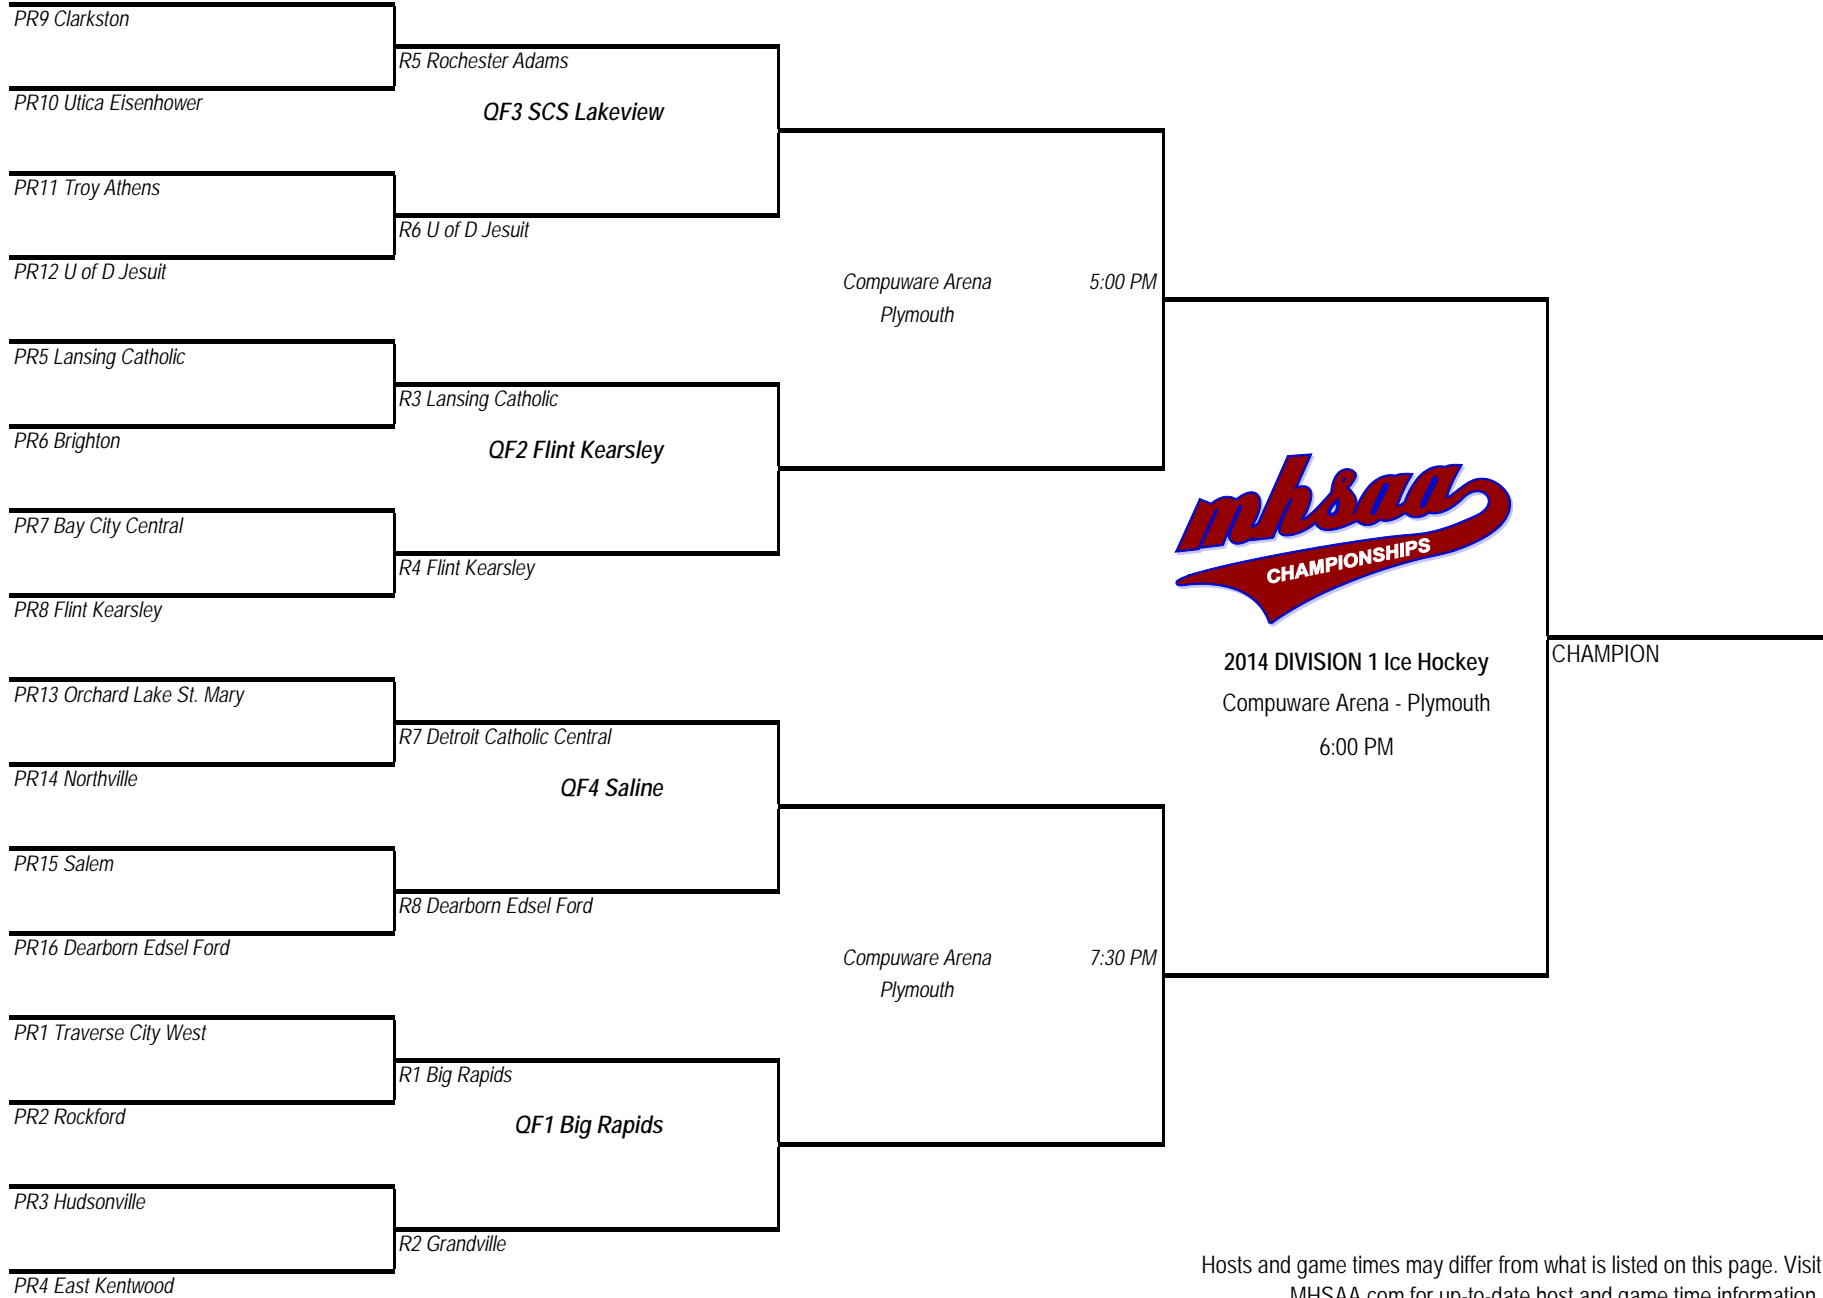

REGIONAL FINAL  
Feb. 28 - March 1, 2014

QUARTERFINAL  
March 5, 2014

SEMIFINAL  
March 7, 2014

MHSAA FINAL  
March 8, 2014

CHAMPION

2014 DIVISION 1 Ice Hockey  
Compuware Arena - Plymouth  
6:00 PM

Hosts and game times may differ from what is listed on this page. Visit MHSAA.com for up-to-date host and game time information.